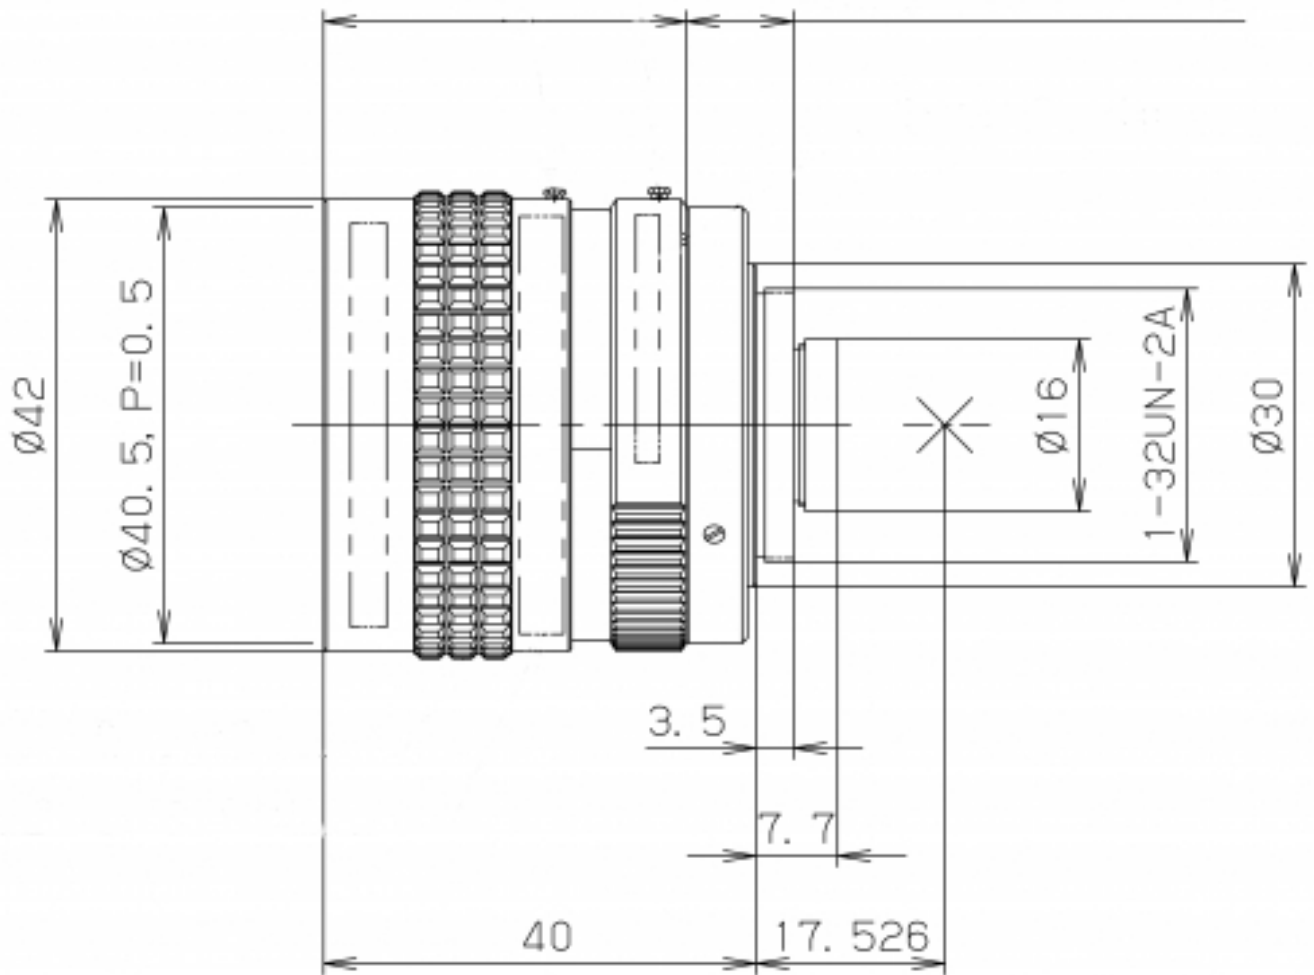

RICOH

imagine. change.

FL-BC1218A-VG - F1.8/12.5mm

Specifications	
Description	Fixed focal length lens with locking screws for C- and CS-Mount cameras
Format	1"
Mount	C
Focal Length	12.5 mm
Iris Range	F1.8 - C
Iris Type	Manual
Focus Control	Manual
Horizontal Angle Of View	55.5°
Minimum Object Distance	0.3 m
Filter Size (mm)	40.5 x 0.5
Dimensions (mm)	42 x 40

Weight	95 g
Temperature Range	-20°C to +50°C
Comment	Old part no.: C21228KP/B1218A (KP)
Resolution	VGA
Price (Euro)	168.00