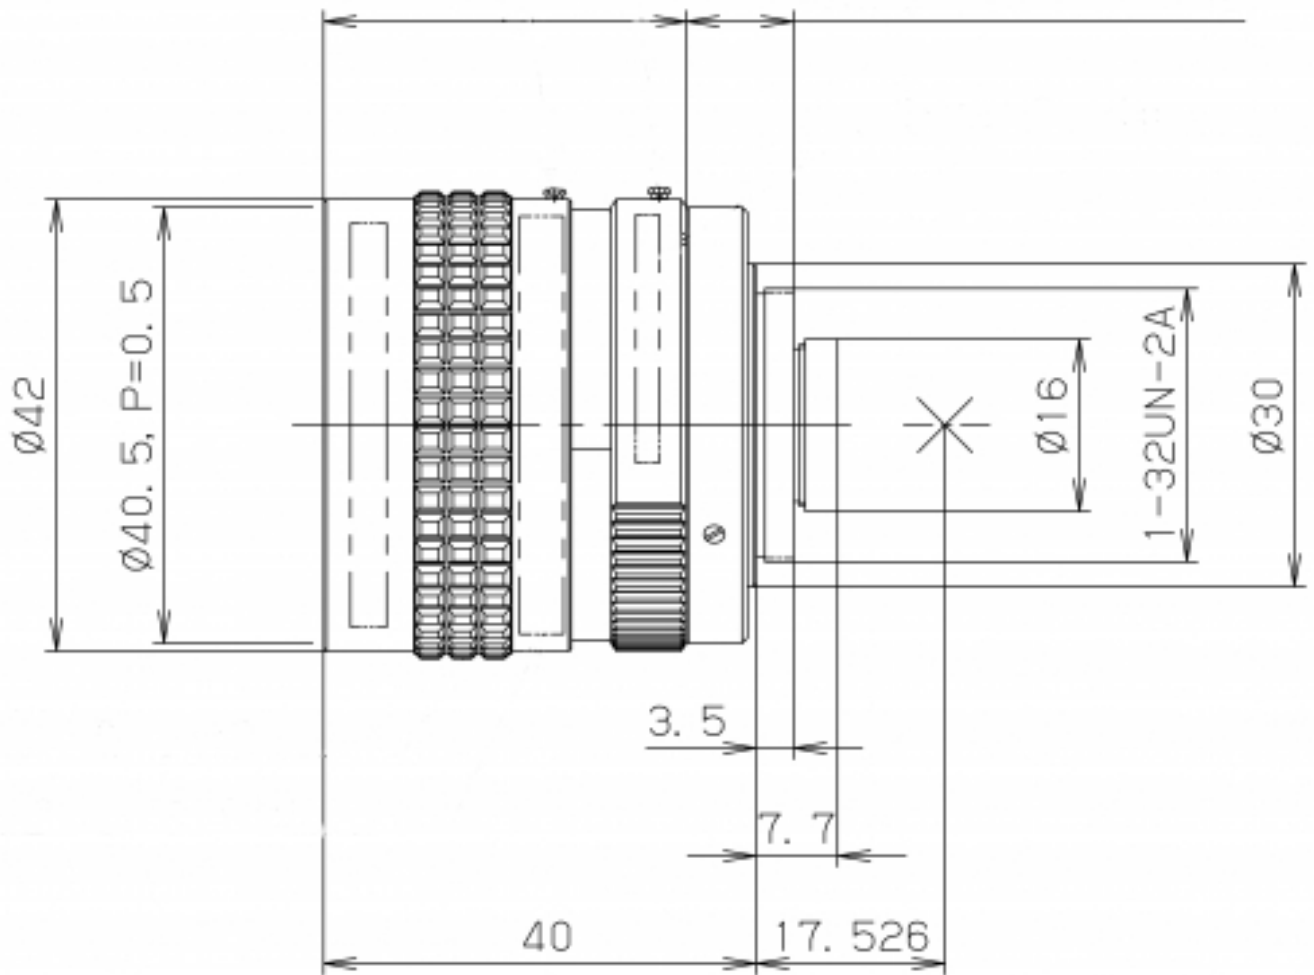

RICOH

imagine. change.

FL-BC1218A-VG - F1.8/12.5mm

Specifications

Specifications	
Description	Fixed focal length lens with locking screws for C- and CS-Mount cameras
Format	1"
Mount	C
Focal Length	12.5 mm
Iris Range	F1.8 - C
Iris Type	Manual
Focus Control	Manual
Horizontal Angle Of View	55.5°
Minimum Object Distance	0.3 m
Filter Size (mm)	40.5 x 0.5
Dimensions (mm)	42 x 40
Weight	95 g

Temperature Range	-20°C to +50°C
Comment	Old part no.: C21228KP/B1218A (KP)
Resolution	VGA