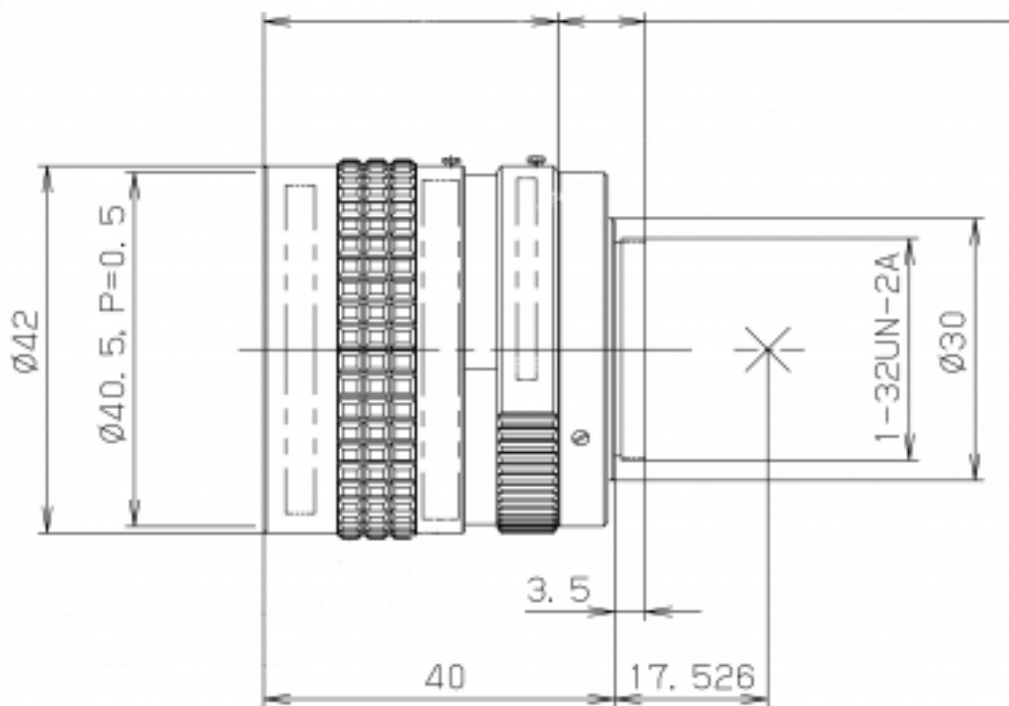

RICOH

imagine. change.

FL-BC2518-VG - F1.8/25mm

Specifications

Description	Fixed focal length lens with locking screws for C- and CS-Mount cameras
Format	1"

Mount	C
Focal Length	25.0 mm
Iris Range	F1.8 - C
Iris Type	Manual
Horizontal Angle Of View	28.2°
Minimum Object Distance	0.6 m
Filter Size (mm)	40.5 x 0.5
Dimensions (mm)	42 x 40
Weight	87 g
Temperature Range	-20°C to +50°C
Comment	Old part no.: C22516KP/B2518 (KP)
Resolution	VGA
Price (Euro)	140.00