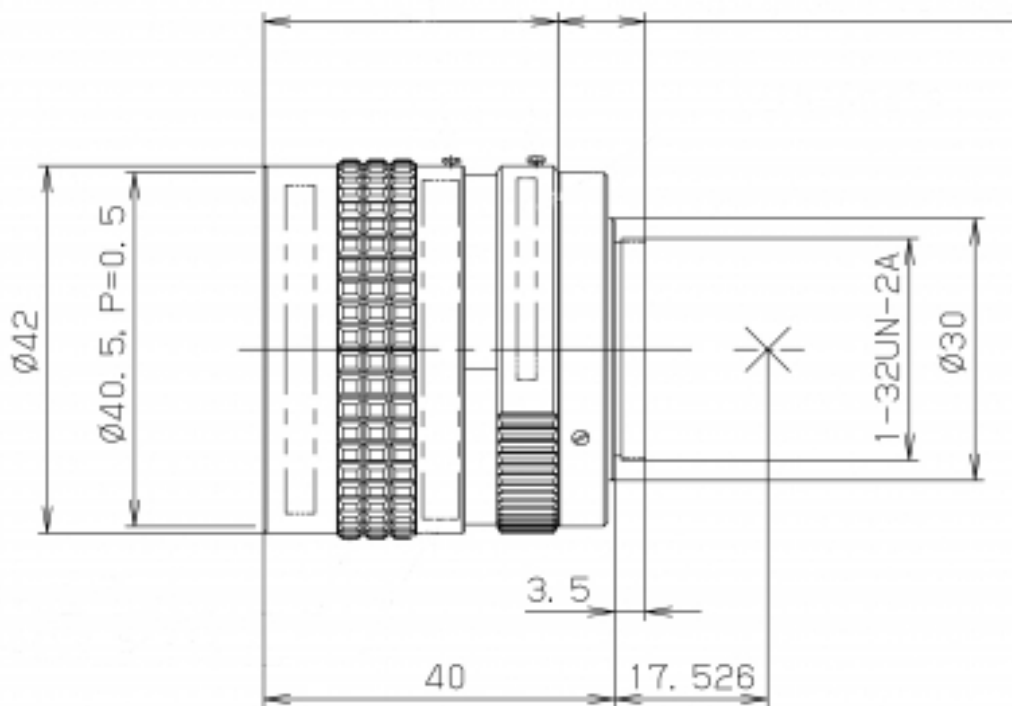

RICOH

imagine. change.

FL-BC2518-VG - F1.8/25mm

Specifications

Description	Fixed focal length lens with locking screws for C- and CS-Mount cameras
Format	1"

Mount	C
Focal Length	25.0 mm
Iris Range	F1.8 - C
Iris Type	Manual
Horizontal Angle Of View	28.2°
Minimum Object Distance	0.6 m
Filter Size (mm)	40.5 x 0.5
Dimensions (mm)	42 x 40
Weight	87 g
Temperature Range	-20°C to +50°C
Comment	Old part no.: C22516KP/B2518 (KP)
Resolution	VGA
Price (Euro)	140.00