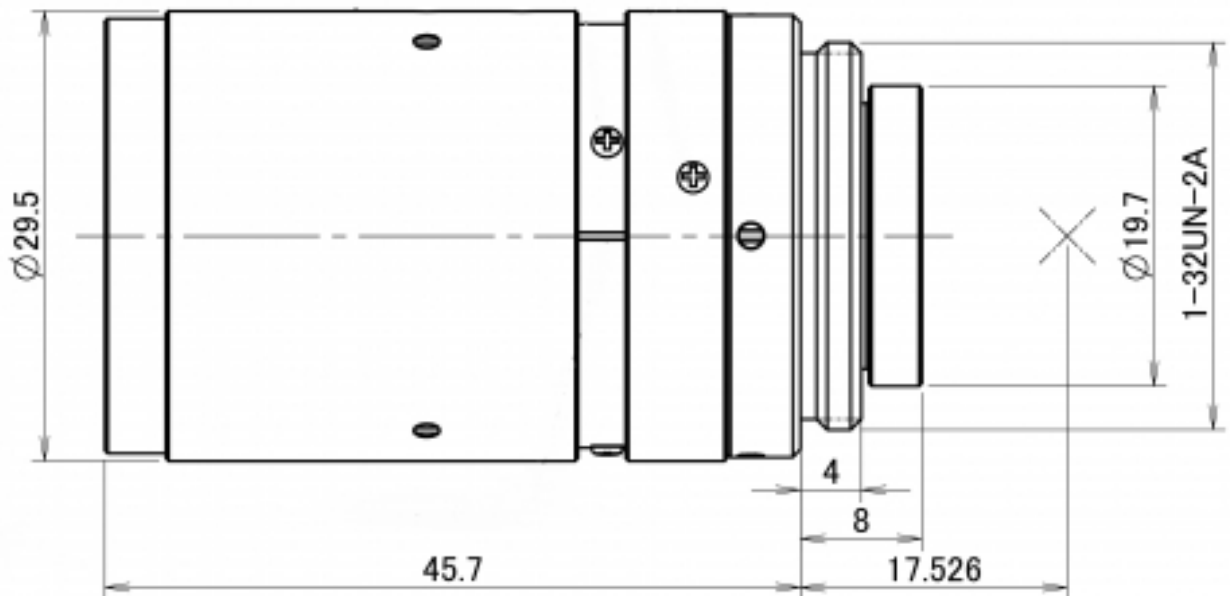

RICOH

imagine. change.

FL-CC1214A-2M - F1.4/12mm

Specifications

Description	Fixed focal length lens, high-resolution, compact Megapixel lens, with locking screws for C- and CS- Mount cameras
Format	2/3"
Mount	C
Focal Length	12.0 mm
Iris Range	F1.4 - 16
Iris Type	Manual
Focus Control	Manual
Horizontal Angle Of View	39.4°
Minimum Object Distance	0.1 m
Filter Size (mm)	27 x 0.5
Dimensions (mm)	29.5 x 45.7
Weight	68 g
Temperature Range	-20°C to +50°C
Comment	Focus & Iris Lock Screws
Resolution	2M
Price (Euro)	152.00