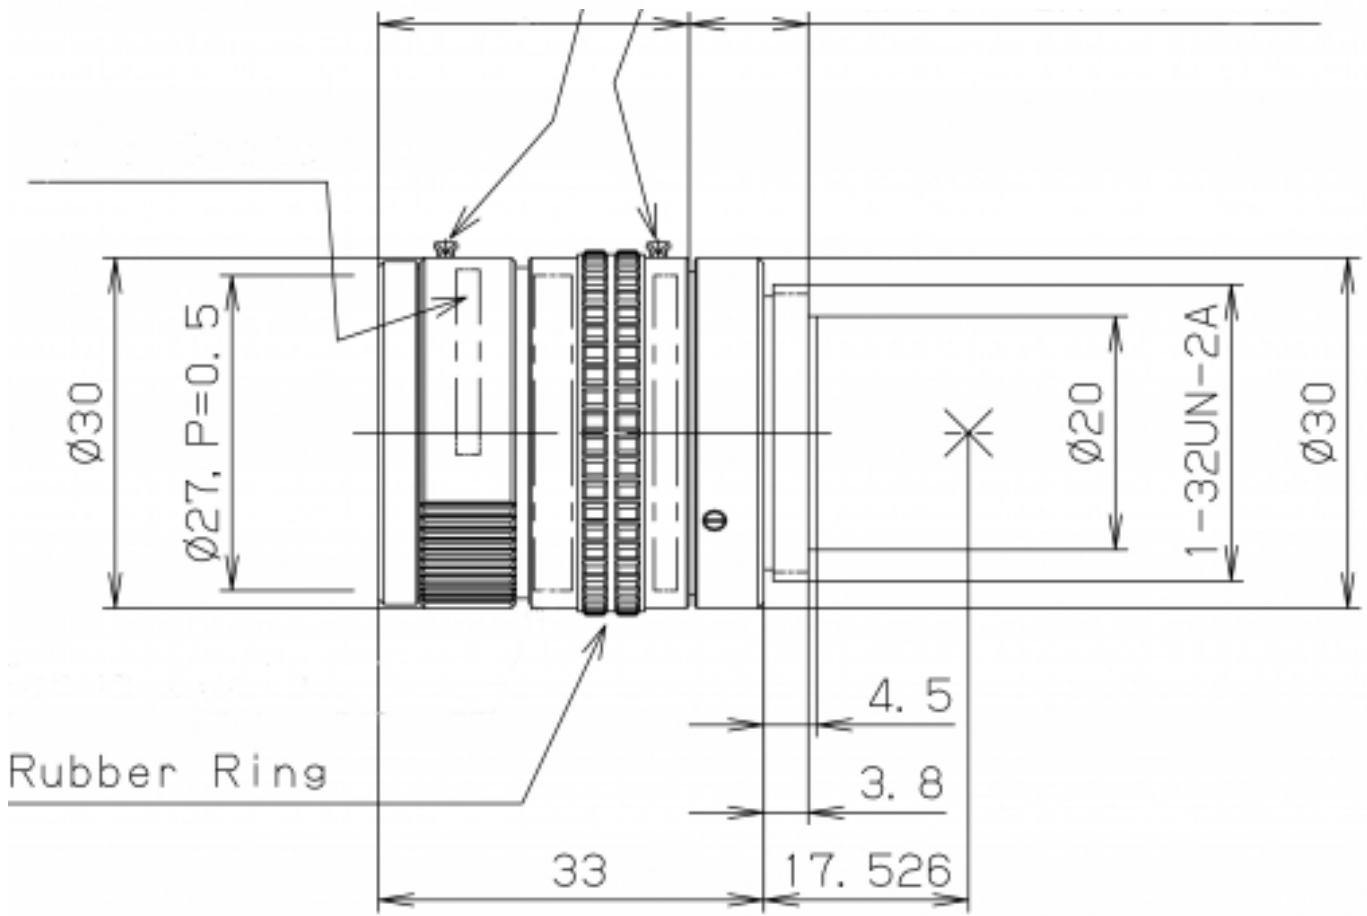

RICOH

imagine. change.

FL-CC1614A-VG - F1.4/16mm

Specifications

Description	Fixed focal length lens, compact, with locking screws for C- and CS-Mount cameras
Format	2/3"
Mount	C
Focal Length	16.0 mm
Iris Range	F1.4 - 22
Iris Type	Manual
Focus Control	Manual
Horizontal Angle Of View	30.7°
Minimum Object Distance	0.3 m
Filter Size (mm)	27 x 0.5
Dimensions (mm)	30 x 33
Weight	58 g
Temperature Range	-20°C to +50°C
Comment	Diameter 30mm, old part no.: C31630KP/C1614A (KP)
Resolution	VGA
Price (Euro)	109.00