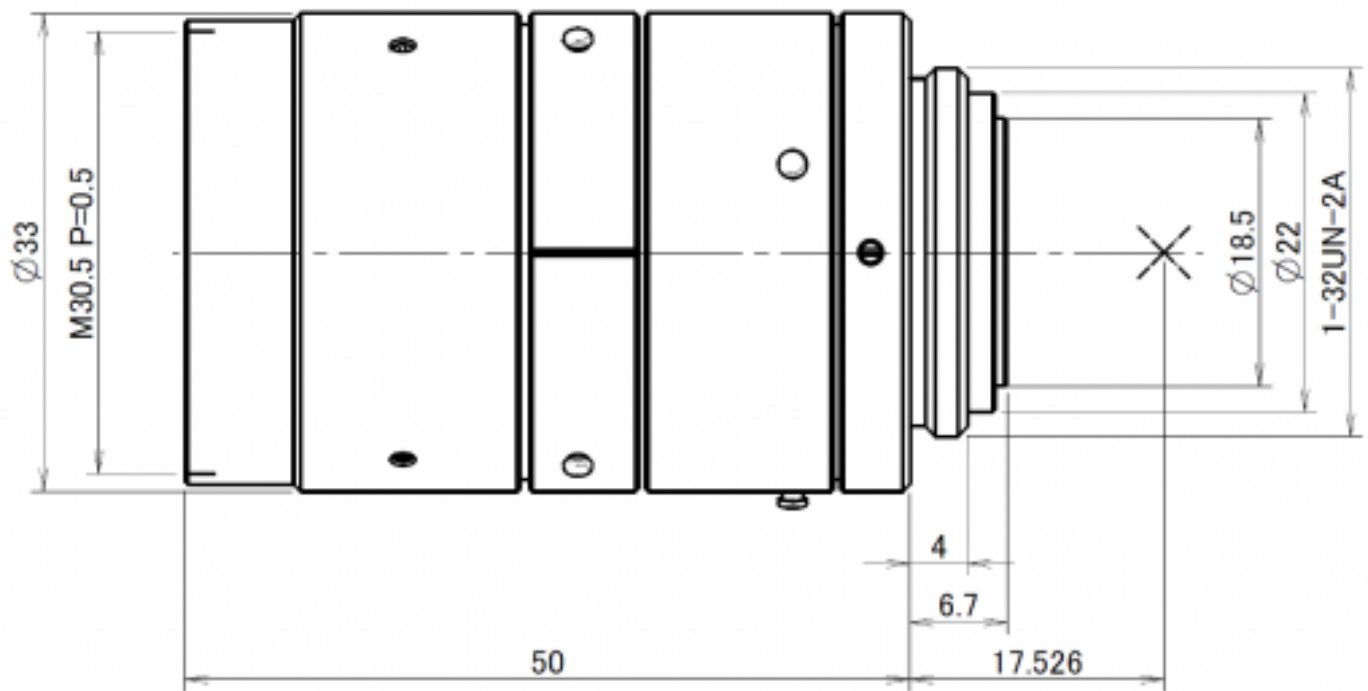

RICOH

imagine. change.

FL-CC2518-5MX - F1.8/25mm

Specifications

Specifications	
Format	2/3"
Mount	C
Focal Length	25.0 mm
Iris Range	F1.8 - 16
Iris Type	Manual
Horizontal Angle Of View	20.0°
Minimum Object Distance	0.1 m
Filter Size (mm)	30.5 x 0.5
Dimensions (mm)	33.0 x 50
Weight	68 g
Temperature Range	-10°C to +50°C