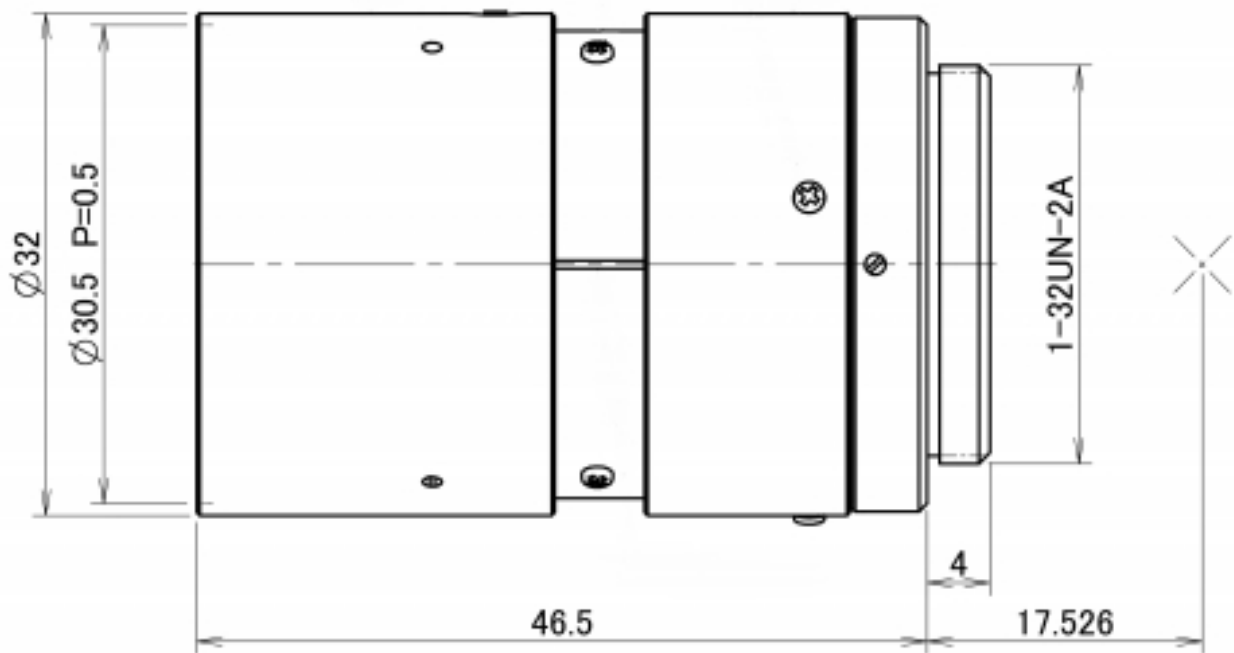

RICOH

imagine. change.

FL-CC5024A-2M - F2.4/50mm

Specifications

Description	Fixed focal length lens, high-resolution, compact Megapixel lens, with locking screws for C- and CS- Mount cameras
Format	2/3"
Mount	C
Focal Length	50.0 mm
Iris Range	F2.4 - 22
Iris Type	Manual
Focus Control	Manual
Horizontal Angle Of View	10.3°
Minimum Object Distance	0.3 m
Filter Size (mm)	30.5 x 0.5
Dimensions (mm)	32.0 x 46.5
Weight	66 g
Temperature Range	-20°C to +50°C
Comment	Focus & Iris Lock Screws
Resolution	2M
Price (Euro)	169.00