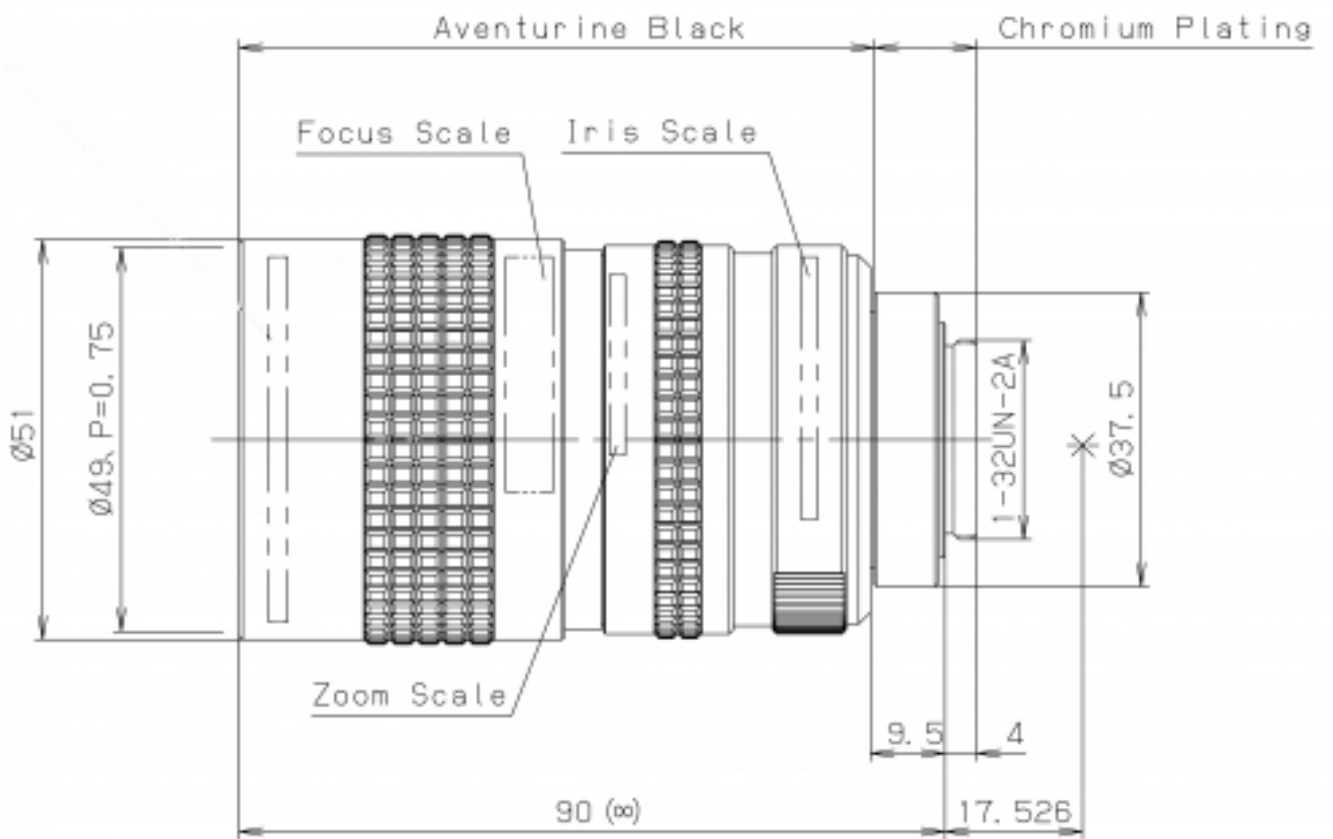

# RICOH

imagine. change.

**FL-CC6Z1218-VG - F1.8/12.5-75mm**

### Specifications

Description	Manual zoom lens for C- and CS-Mount cameras
Format	2/3"

Mount	C
Focal Length	12.5 - 75.0 mm
Iris Range	F1.8 - 22
Iris Type	Manual
Iris control	Manual
Focus control	Manual
Zoom control	Manual
Horizontal Angle Of View	38.8° - 6.7°
Minimum Object Distance	1.0 m
Filter size in mm	49 x 0.75
Dimensions in mm	51 x 90
Weight	320 g
Temperature range	-20°C to +50°C
Comment	Old part no.: C31204/C6Z1218
Resolution	VGA
Price (Euro)	444.00