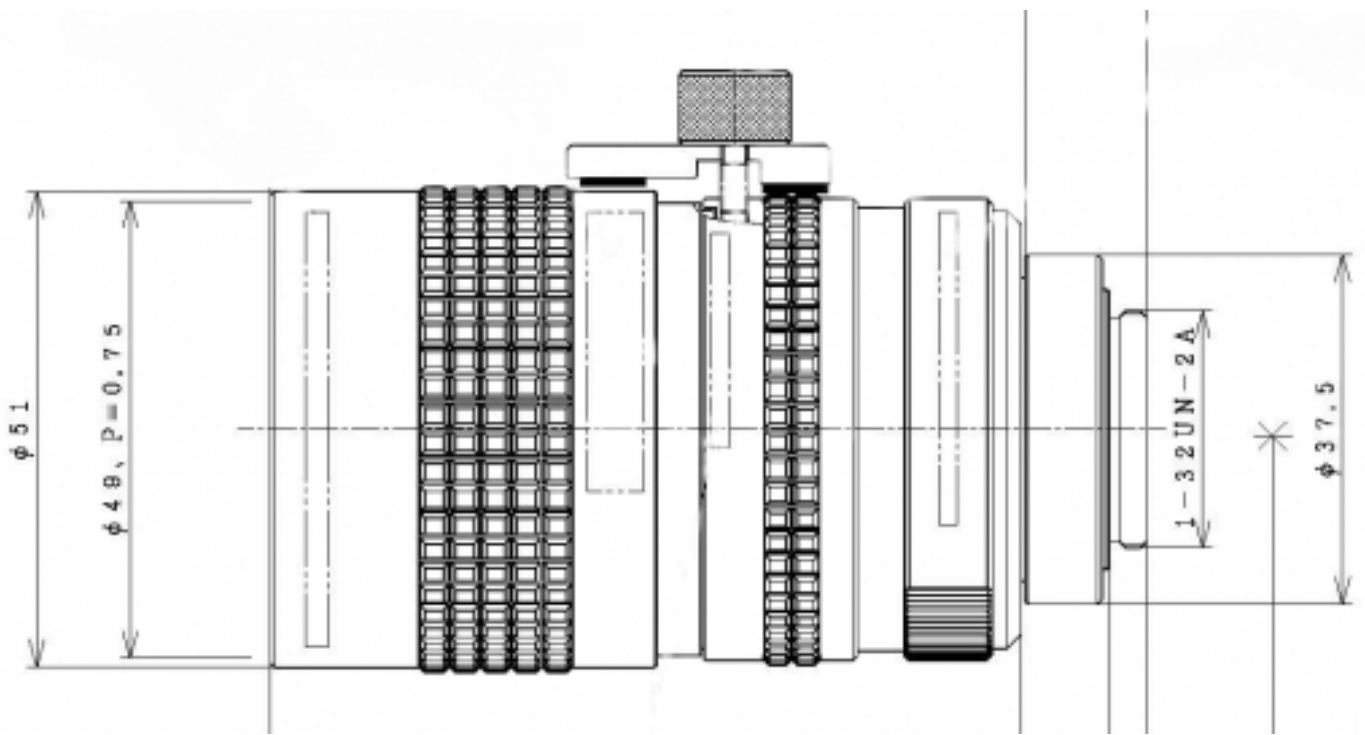

# RICOH

imagine. change.

FL-CC6Z1218A-VG - F1.8-22/12.5-75mm

### Specifications

Specifications	
Description	Manual zoom lens with locking screws for C- and CS-Mount cameras
Format	2/3"
Mount	C
Focal Length	12.5 - 75.0 mm
Iris Range	F1.8 - 22
Iris Type	Manual
Iris control	Manual
Focus Control	Manual
Zoom Control	Manual
Horizontal Angle Of View	38.8° - 6.7°
Minimum Object Distance	1.0 m
Filter Size (mm)	49 x 0.75
Dimensions (mm)	51 x 90
Weight	320 g
Temperature Range	-20°C to +50°C

Comment	Old part no.: C31204KA/C6Z1218 (FA)
Resolution	VGA
Price (Euro)	521.00