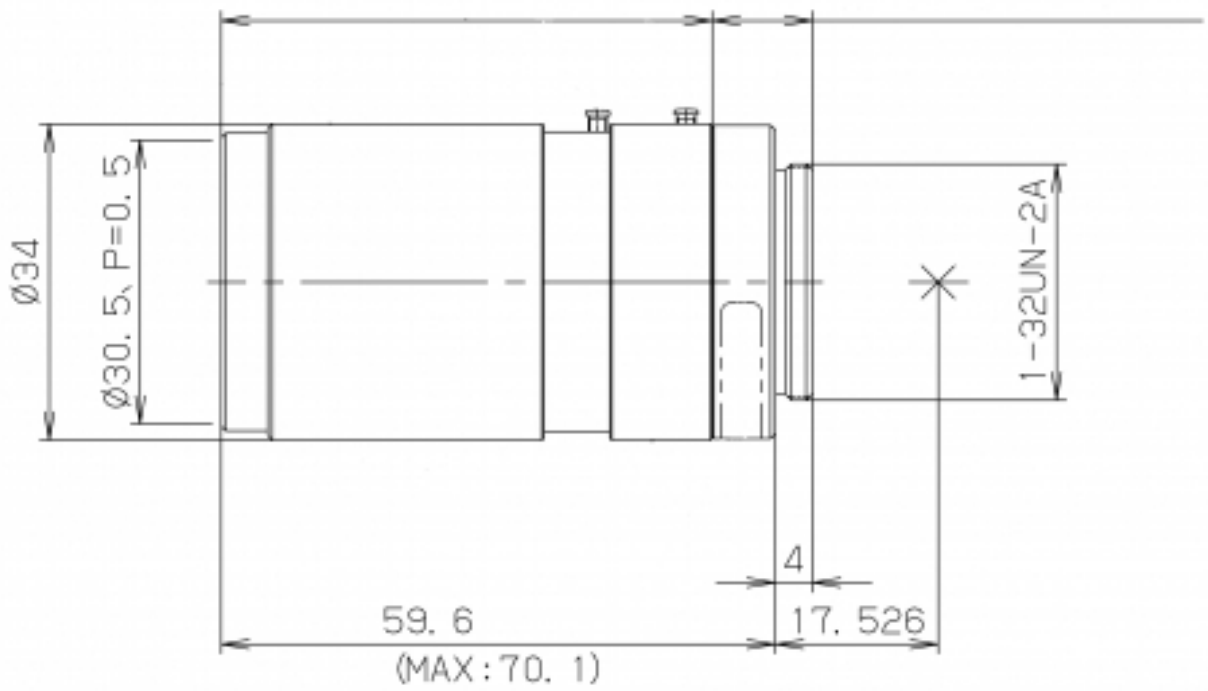

# RICOH

imagine. change.

**FL-CC7528-2M - F2.8/75mm**

### Specifications

Description	Fixed focal length lens, high-resolution, compact Megapixel lens, with locking screws for C- and CS- Mount cameras
Format	2/3"
Mount	C

Focal Length	75.0 mm
Iris Range	F2.8 - 32
Iris Type	Manual
Focus Control	Manual
Horizontal Angle Of View	6.9°
Minimum Object Distance	0.7 m
Filter Size (mm)	30.5 x 0.5
Dimensions (mm)	34 x 59.6
Weight	125 g
Temperature Range	-20°C to +50°C
Comment	Diameter 34mm; old part no.: C37500KP/C7528-M (KP)
Resolution	2M
Price (Euro)	339.00