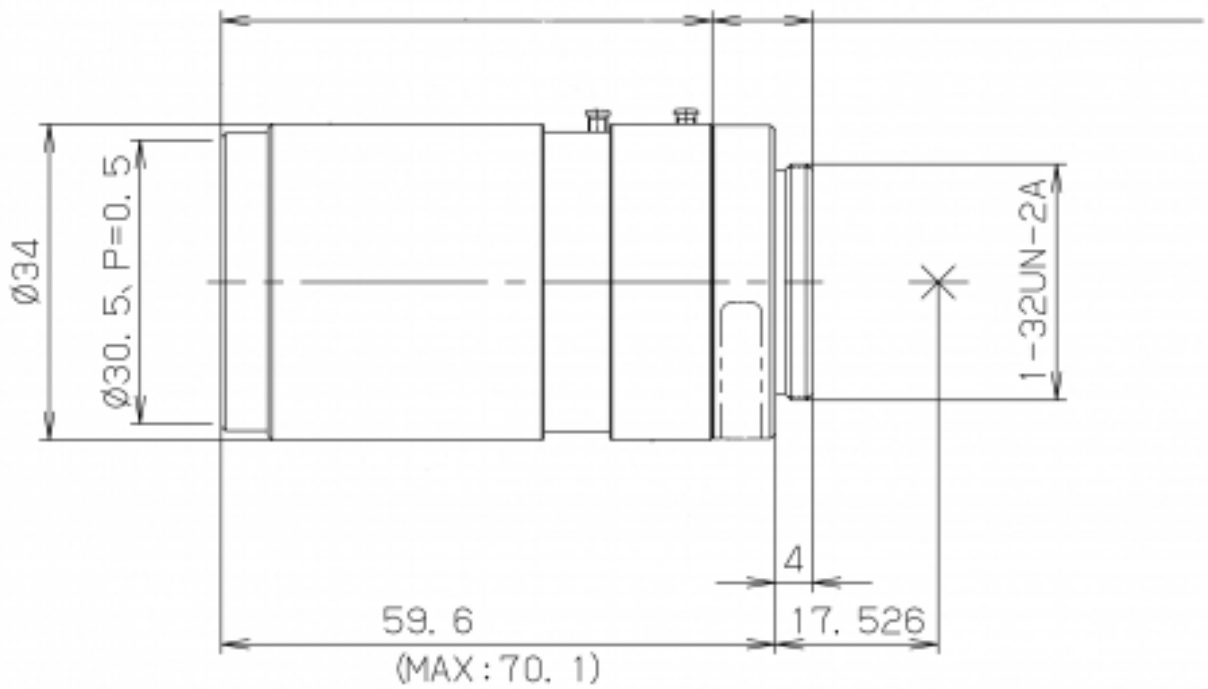

# RICOH

imagine. change.

**MACHINE VISION**

**FL-CC7528-2M - F2.8/75mm**

### Specifications

Description	Fixed focal length lens, high-resolution, compact Megapixel lens, with locking screws for C- and CS- Mount cameras
Format	2/3"
Mount	C
Focal Length	75.0 mm

Iris Range	F2.8 - 32
Iris Type	Manual
Focus control	Manual
Horizontal Angle Of View	6.9°
Minimum Object Distance	0.7 m
Filter size in mm	30.5 x 0.5
Dimensions in mm	34 x 59.6
Weight	125 g
Temperature range	-20°C to +50°C
Comment	Diameter 34mm; old part no.: C37500KP/C7528-M (KP)
Resolution	2M
Price (Euro)	339.00