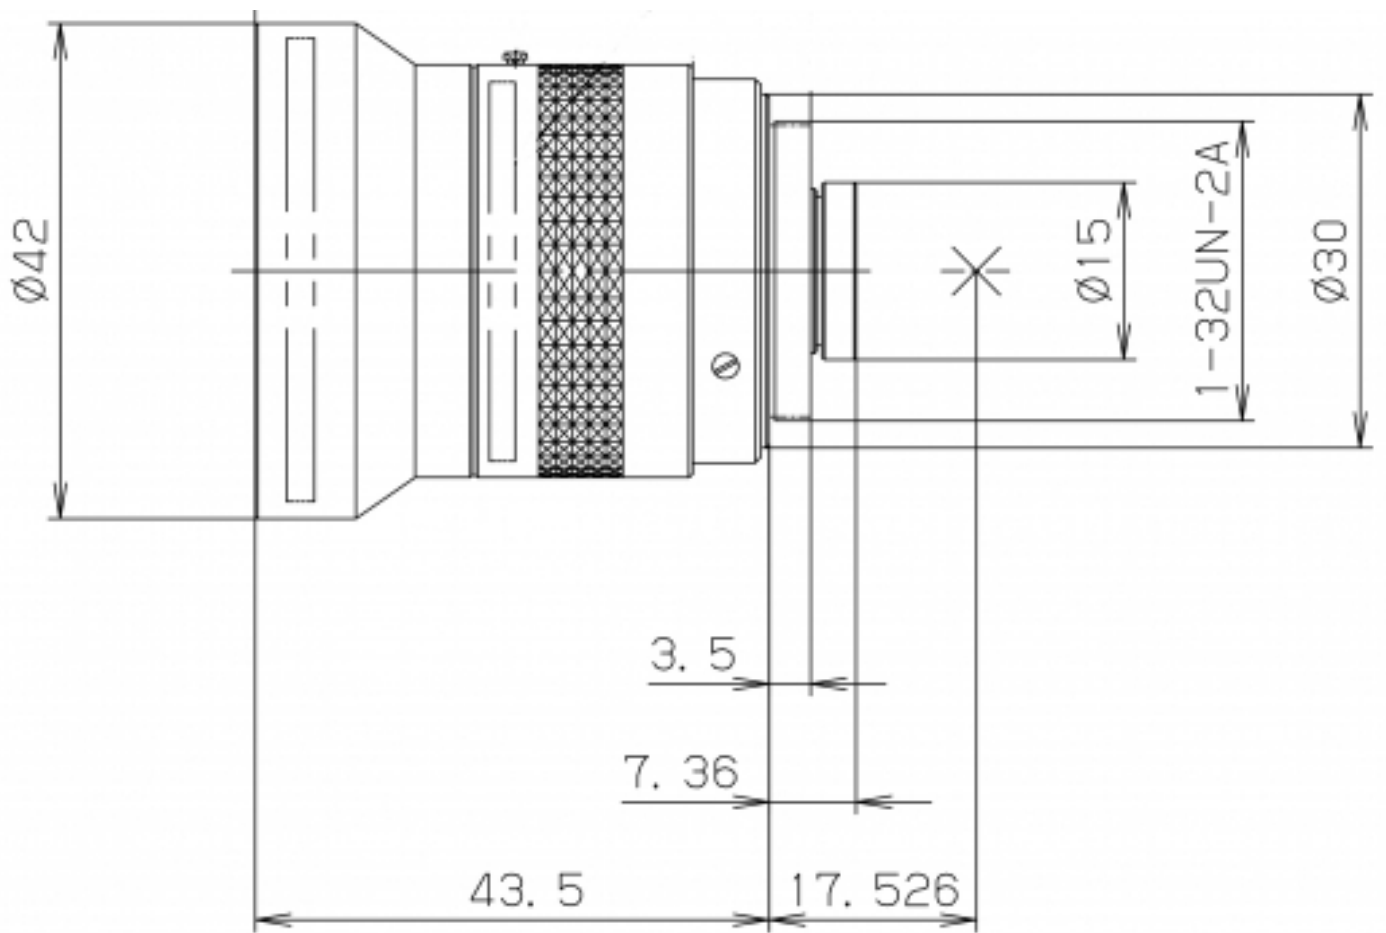

# RICOH

imagine. change.

**FL-HC0416X-VG - F1.6/4.2mm**

### Specifications

Specifications	
Description	Fixed focal length lens with lock screws for C- and CS-Mount cameras
Format	1/2"
Mount	C
Focal Length	4.2 mm
Iris Range	F1.6 - C
Iris Type	Manual
Focus Control	Fix
Horizontal Angle Of View	86.8°
Minimum Object Distance	0.2 m
Dimensions (mm)	42 x 43.5
Weight	120 g
Temperature Range	-20°C to +50°C

Comment	Old part no.: C60402KP/H416 (KP)
Resolution	VGA
Price (Euro)	171.00