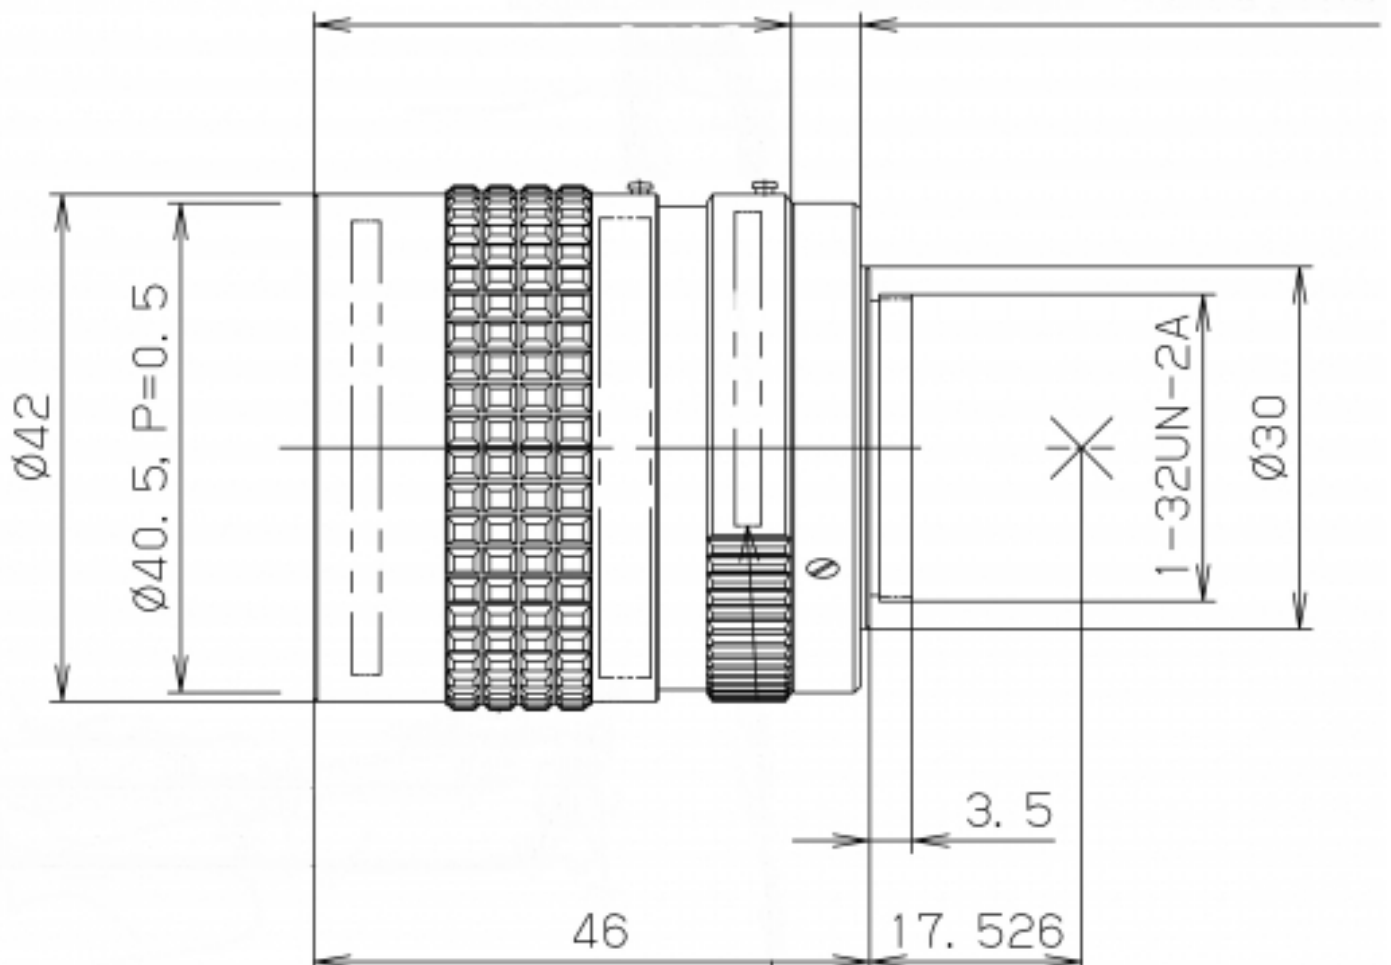

# RICOH

imagine. change.

**FL-HC0612A-VG - F1.2/6mm**

Specifications

Description	Fixed focal length lens for C- and CS-Mount cameras, with locking screws
Format	1/2"
Mount	C
Focal Length	6.0 mm
Iris Range	F1.2 - C
Iris Type	Manual
Focus Control	Manual
Horizontal Angle Of View	56.9°
Minimum Object Distance	0.2 m
Filter Size (mm)	40.5 x 0.5
Dimensions (mm)	42 x 46
Weight	125 g
Temperature Range	-20°C to +50°C
Comment	Old part no.: C60607KP/H612A (KP)
Resolution	VGA
Price (Euro)	156.00