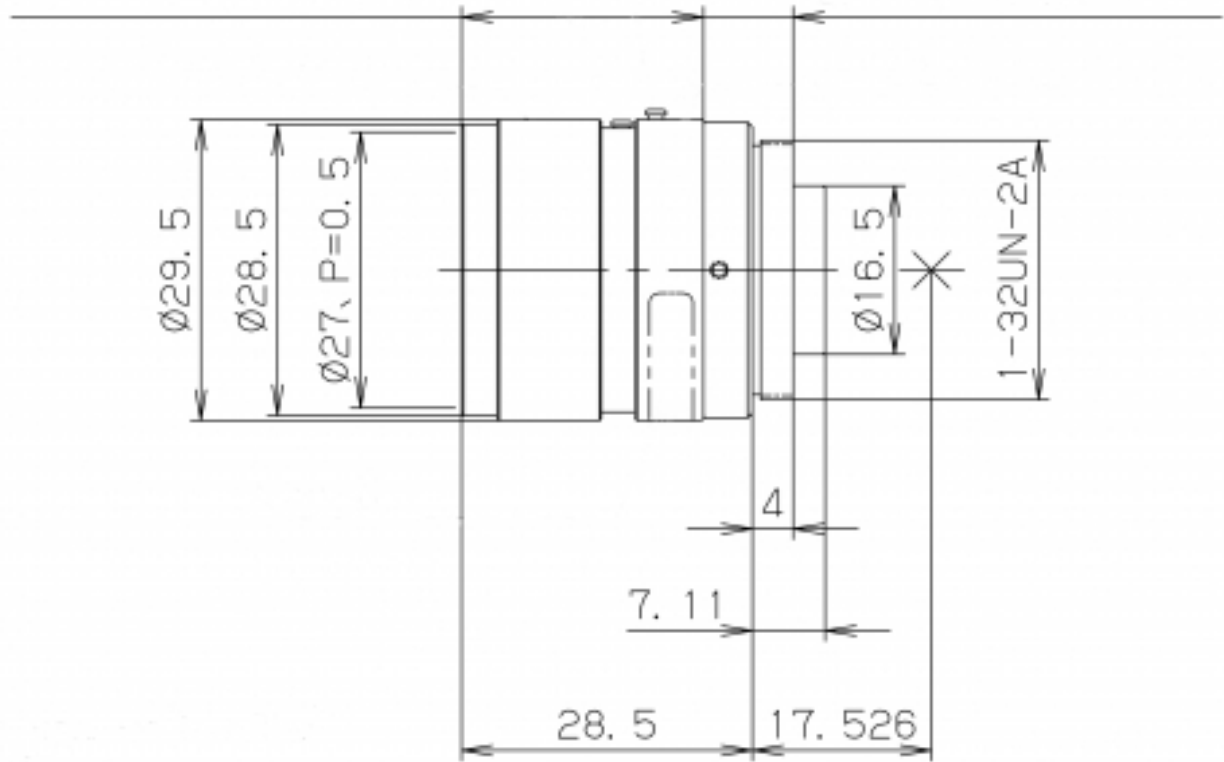

RICOH

imagine. change.

FL-HC1214-2M - F1.4/12mm

Specifications

Description	Fixed focal length lens, high-resolution, compact Megapixel lens, with locking screws for C- and CS- Mount cameras
Format	1/2"
Mount	C
Focal Length	12.0 mm
Iris Range	F1.4 - 16
Iris Type	Manual
Focus Control	Manual
Horizontal Angle Of View	28.9°
Minimum Object Distance	0.25 m
Filter Size (mm)	27 x 0.5
Dimensions (mm)	29.5 x 28.5
Weight	55 g

Temperature Range	-20°C to +50°C
Comment	Diameter 29.5mm; old part no.: C61232KP/H1214-M (KP)
Resolution	2M
Price (Euro)	152.00