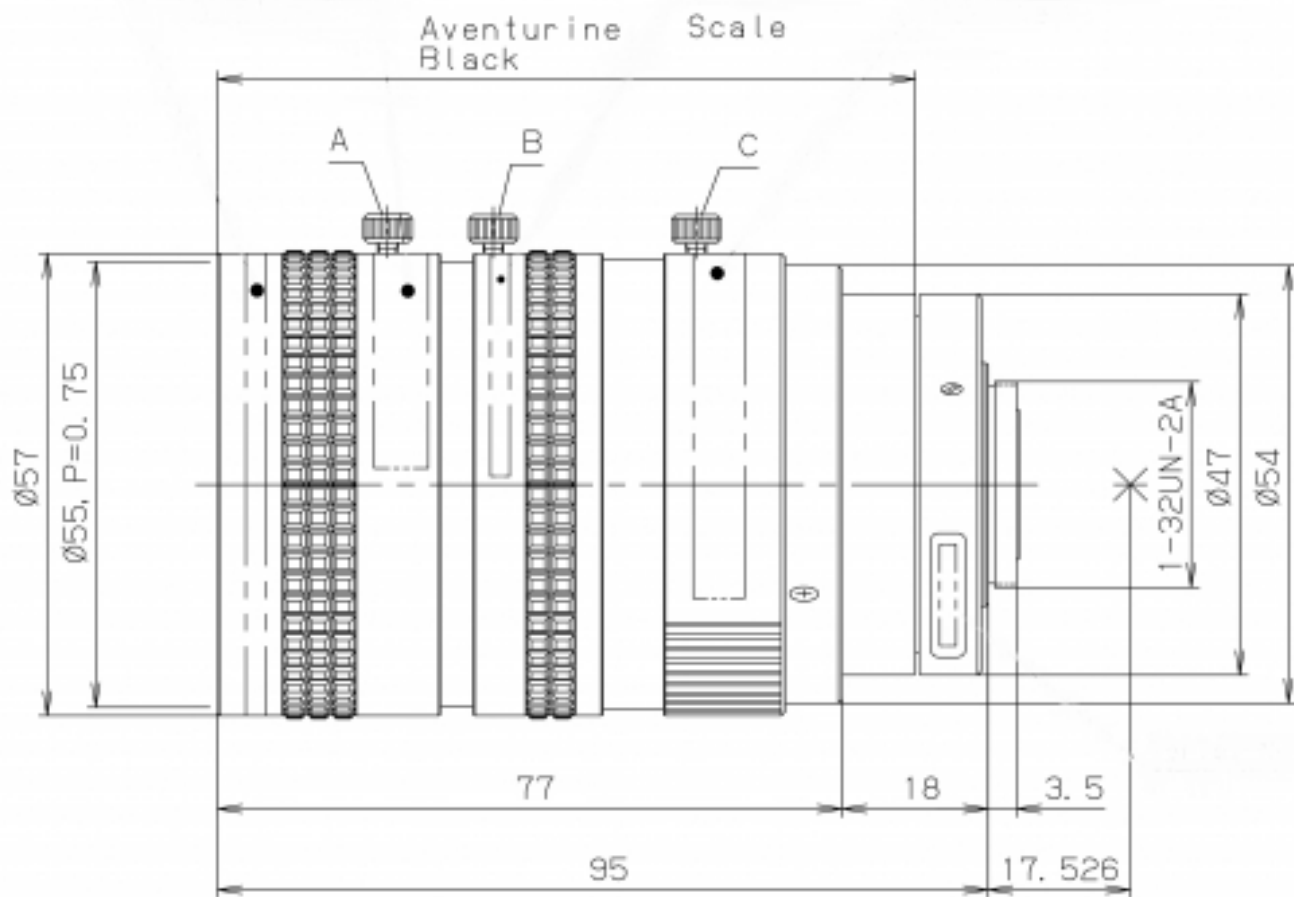

RICOH

imagine. change.

FL-HC6Z0810-VG - F1.0/8-48mm

Specifications

Specifications	
Description	Manual zoom lens with locking screws for focus, zoom and iris, high intensity of light, for C-and CS-Mount
Format	1/2"
Mount	C
Focal Length	8.0 - 48.0 mm
Iris Range	F1.0 - 22
Iris Type	Manual
Iris control	Manual
Focus Control	Manual
Horizontal Angle Of View	43.3° - 7.7°
Minimum Object Distance	0.75 m

Filter Size (mm)	55 x 0.75
Dimensions (mm)	57 x 95
Weight	430 g
Temperature Range	-20°C to +50°C
Comment	Old part no.: C60812/H6Z810
Resolution	VGA
Price (Euro)	480.00