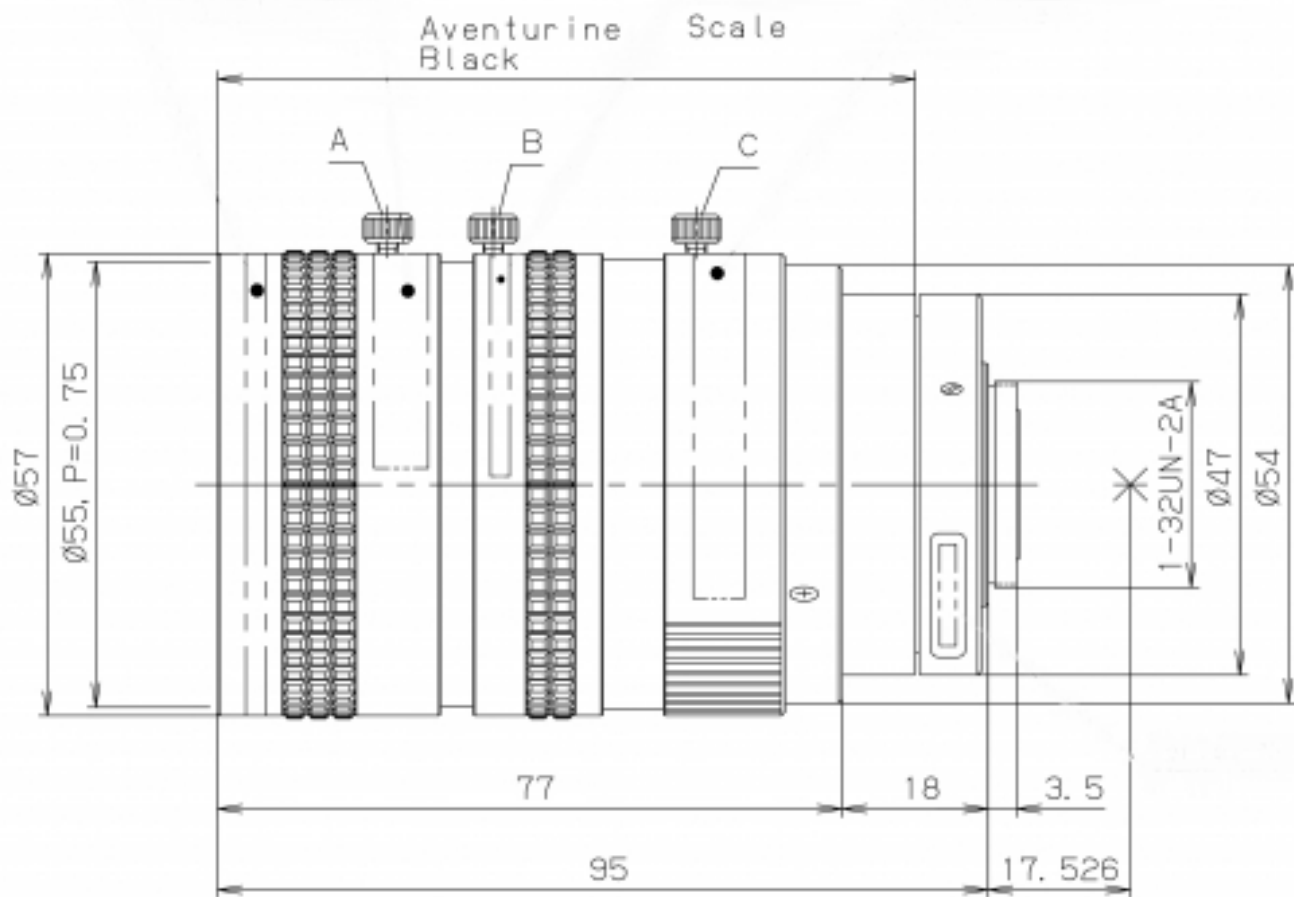

# RICOH

imagine. change.

FL-HC6Z0810-VG - F1.0/8-48mm

### Specifications

Description	Manual zoom lens with locking screws for focus, zoom and iris, high intensity of light, for C-and CS-Mount
Format	1/2"
Mount	C
Focal Length	8.0 - 48.0 mm
Iris Range	F1.0 - 22
Iris Type	Manual
Iris control	Manual
Focus Control	Manual
Horizontal Angle Of View	43.3° - 7.7°
Minimum Object Distance	0.75 m

Filter Size (mm)	55 x 0.75
Dimensions (mm)	57 x 95
Weight	430 g
Temperature Range	-20°C to +50°C
Comment	Old part no.: C60812/H6Z810
Resolution	VGA
Price (Euro)	480.00