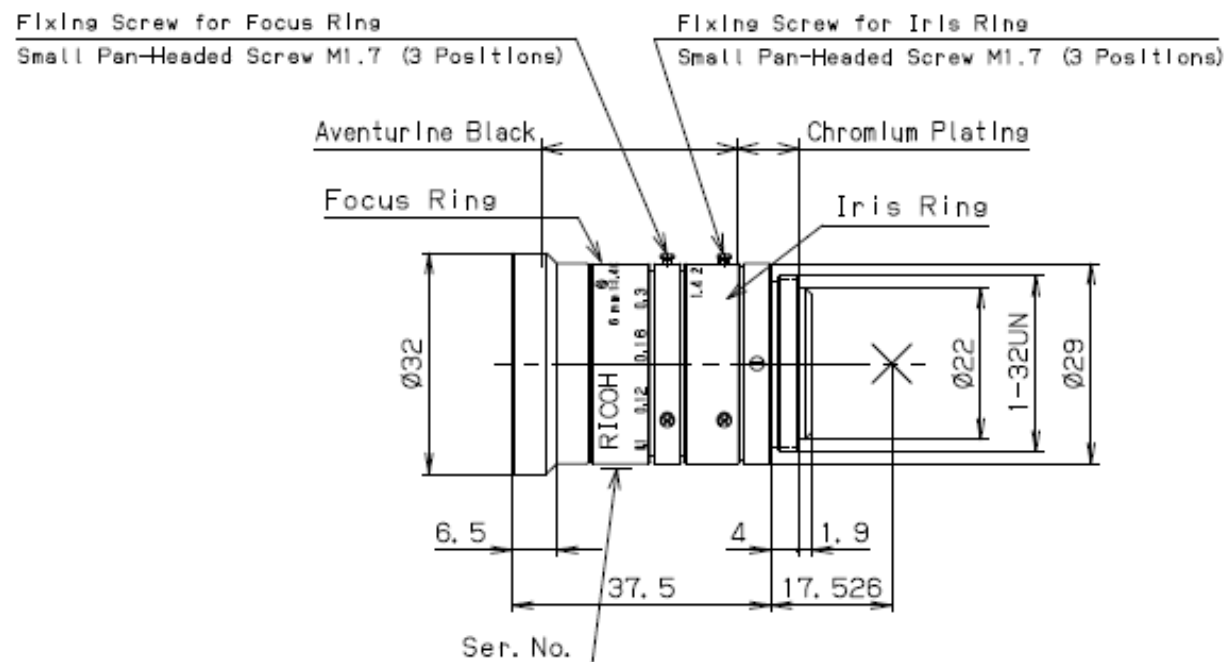

Fixing for Focus Ring and Iris Ring

	FL-HC0614-2M
SPEC. INFO	3160636-S001-RC-B22
RICOH	Oct. 04. 2012